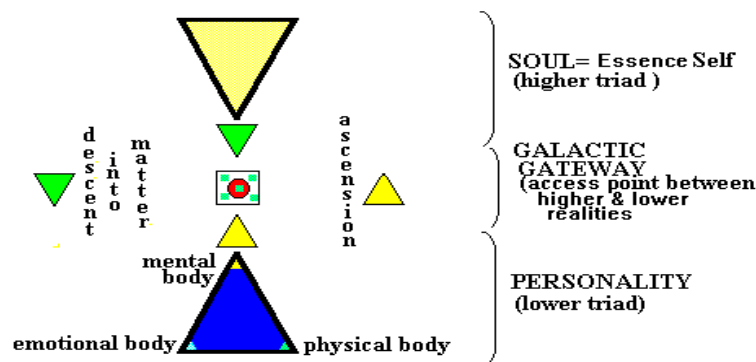

Likening you and life to a cinema, your Essence Self is the Light which makes the whole picture show possible in the first place. It is distinct - but not disconnected - from the film of your passing feelings, thoughts and sensations; from the lens of your focus of control; from the projected image upon the screen which others see, react to and judge. It is in being the Light of your Essence Self that all things, including the Shadow which is created by the Light, find their right time, place and measure.

From a graphic, and also Theosophical, viewpoint, it would look like this:

THE GALACTIC GATEWAY- The Mayan Gift as facilitator for connecting Higher and Lower Planes

The Mayan word for a human being is *WINCLIL*, which means a vibrating root or vessel. We are biological tuning forks, receiving from and transmitting to the Earth and Sky - connecting, mediating - not just bags of skin containing egos!

WHAT FOLLOWS IS...

1. YOUR GALACTIC GATEWAY	page 2
2. MEANS OF USE AND INTERPRETATION	page 4
3. TRIBAL CORRESPONDENCES	page 6
4. UINAL - THE SACRED SYMBOLS	page 12
5. A MAYAN SOLAR MEDITATION	page 13
6. SELF-EMBODIMENT	page 17
7. TZOLKIN	page 19